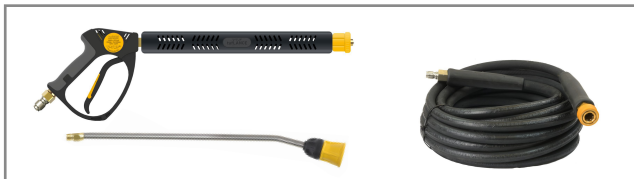

Item No.	Description
TUFJET1-240V	V-TUF tufJET1 240V 130 BAR PROFESSIONAL ELECTRIC PRESSURE WASHER - 8L/MIN

V-TUF.CO.UK
T +44(0)1522 787978
E ENQUIRIES@V-TUF.COM

V-TUF
GET EQUIPPED