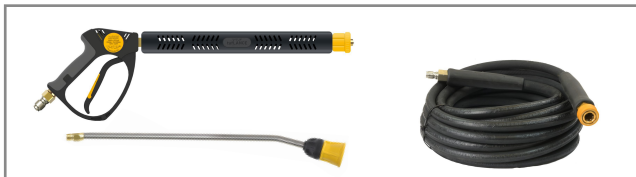

Item No.	Description
TUFJET1-110V	V-TUF tufJET1 110V 100 BAR PROFESSIONAL ELECTRIC PRESSURE WASHER - 8L/MIN

V-TUF.CO.UK
T +44(0)1522 787978
E ENQUIRIES@V-TUF.COM

V-TUF
GET EQUIPPED