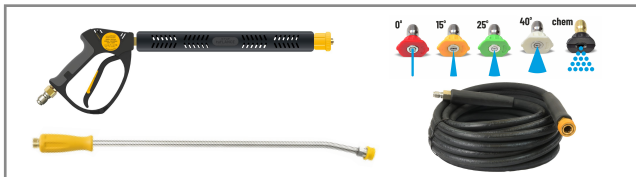

TUFJET2-240V 130 BAR PROFESSIONAL ELECTRIC PRESSURE WASHER STAINLESS STEEL FRAME- 8L/MIN

CHEMICAL APPLICATION

SOFT GRIP EASY PULL ACTION

TOTAL STOP PROTECTION

2-4 HOURS/DAY

QUICK RELEASE GUN - LANCE - HOSE

TWIST ADJUSTMENT HIGH PRESSURE

FEATURES

- 130 BAR HIGH PRESSURE CLEANING.
- COMPACT SIZE
- EFFORTLESS CLEANING ON VARIED SURFACES.
- RELIABLE START - EVERY TIME!
- SERVICEABLE – COMMON WEARING PARTS ON STOCK
- STANDARD MSQ ACCESSORIES, CAN FIT A WIDE RANGE OF ATTACHMENTS

WHY BUY?

POWERFULL 130BAR MAX CLEANING PERFORMANCE THE COMPACT DESIGN OF THE tufJET2 ELECTRIC PRESSURE WASHER ALLOWS FOR EASE OF TRANSPORT

130 BAR
MAX PRESSURE

TOTAL STOP SYSTEM
SAVE ENERGY

LOW AMP USAGE

SPECIFICATION

MAX PRESSURE (BAR)	130 BAR
WORKING PRESSURE (BAR)	120 BAR
FLOW (L/MIN)	8
PUMP TYPE	PROFESSIONAL PISTON PUMP
VOLTAGE	240
TOTAL STOP SYSTEM	YES
CHEMICAL APPLICATION	YES
MOTER TYPE	INDUCTION
POWER RATING	2400W
HIGH PRESSURE HOSE	10M HIGH PRESSURE
GUNANDLANCEKIT	YES
WEIGHT (excluding accessories)	25 kg