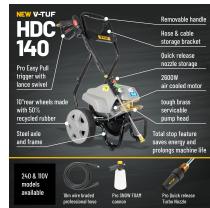

## HDC140-240 V-TUF HDC140 140BAR 8L/Min PROFESSIONAL PRESSURE WASHER 240v

240  
VOLT

TOTAL STOP  
FEATURE

HOSE, GUN  
& LANCE KIT

CHEMICAL  
INJECTION

TURBO  
NOZZLE

PATIO  
CLEANER

140  
BAR  
MAXIMUM  
PRESSURE

### SPECIFICATION

240V

- 140BAR MAX PRESSURE, 8L/MIN
- 240V 50HZ SINGLE PHASE AIR COOLED MOTOR
- PROFESSIONAL PRESSURE WASHER - LASTS 4 X LONGER THAN A DOMESTIC OR DIY PRODUCT
- ROBUST METAL FRAME - REMOVABLE HANDLE
- LARGE BACK WHEELS MADE FROM 50% RECYCLED PLASTIC - TRAVERSE RUGGED TERRAIN & STEPS ETC
- BRASS PUMP HEAD - ACCESSIBLE, SERVICEABLE & SPARE PARTS AVAILABLE
- CHEMICAL INJECTION ON MACHINE OUTLET – NO DAMAGE TO THE PUMP IF STRONG CHEMICALS ARE USED
- 5 X SSQ NOZZLES + 1 X SSQ TURBO NOZZLES + 1 X SNOW FOAM CANNON
- UNIT SIZE WITH HANDLE IN UPRIGHT POSITION :  
LXWXH 460MMX460MMX810MM
- PACKAGING SIZE : LXWXH 487MMX460MMX600MM
- NET WEIGHT (KG) 27.8
- MADE IN THE EU