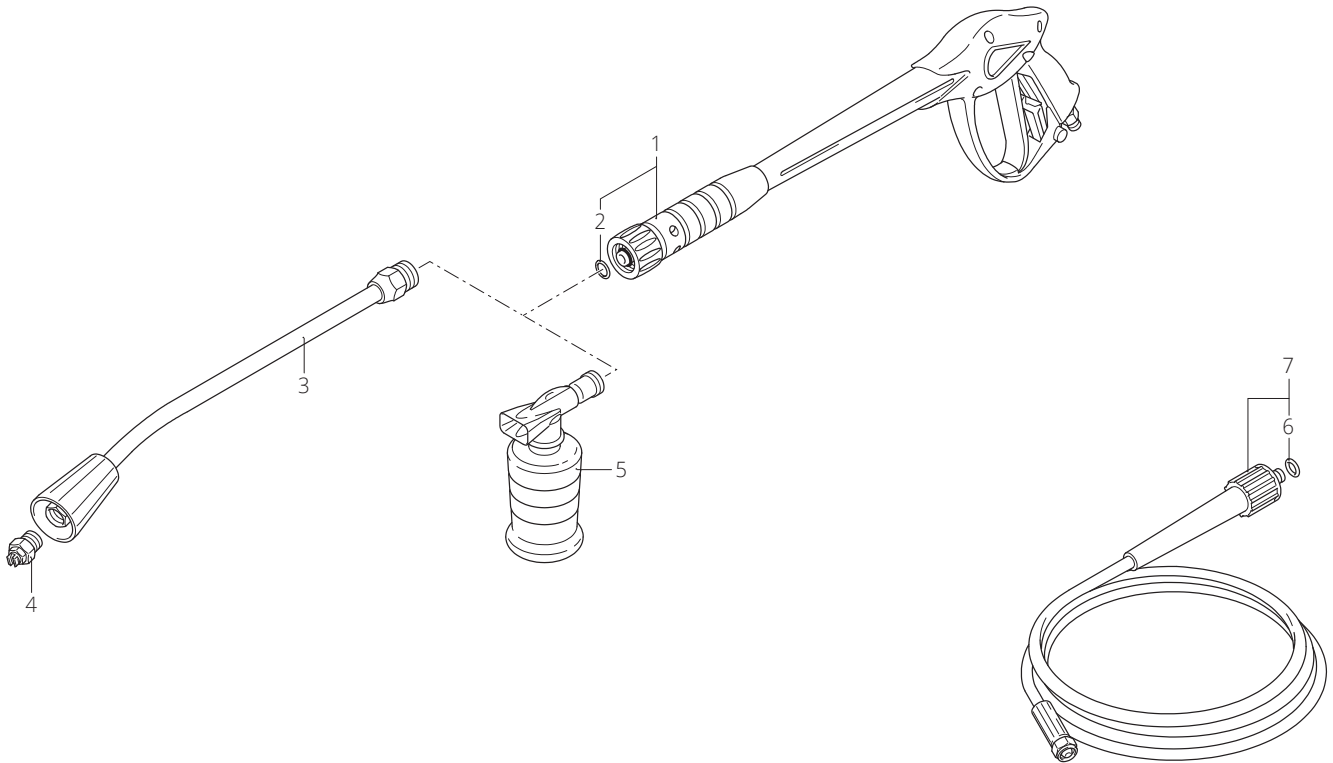

Standard accessories

Pos.	Cod.	Q.ty	Description
1	VTPS41047	1	Pistol
2	VTPS391000	1	O-ring
3	VTPS50690	1	Throw
4	VTPS3729	1	Nozzle
5	VTPS40320	1	Reservoir
6	VTPS3164470	1	High pressure hose
7	VTPS2000570	1	O-ring