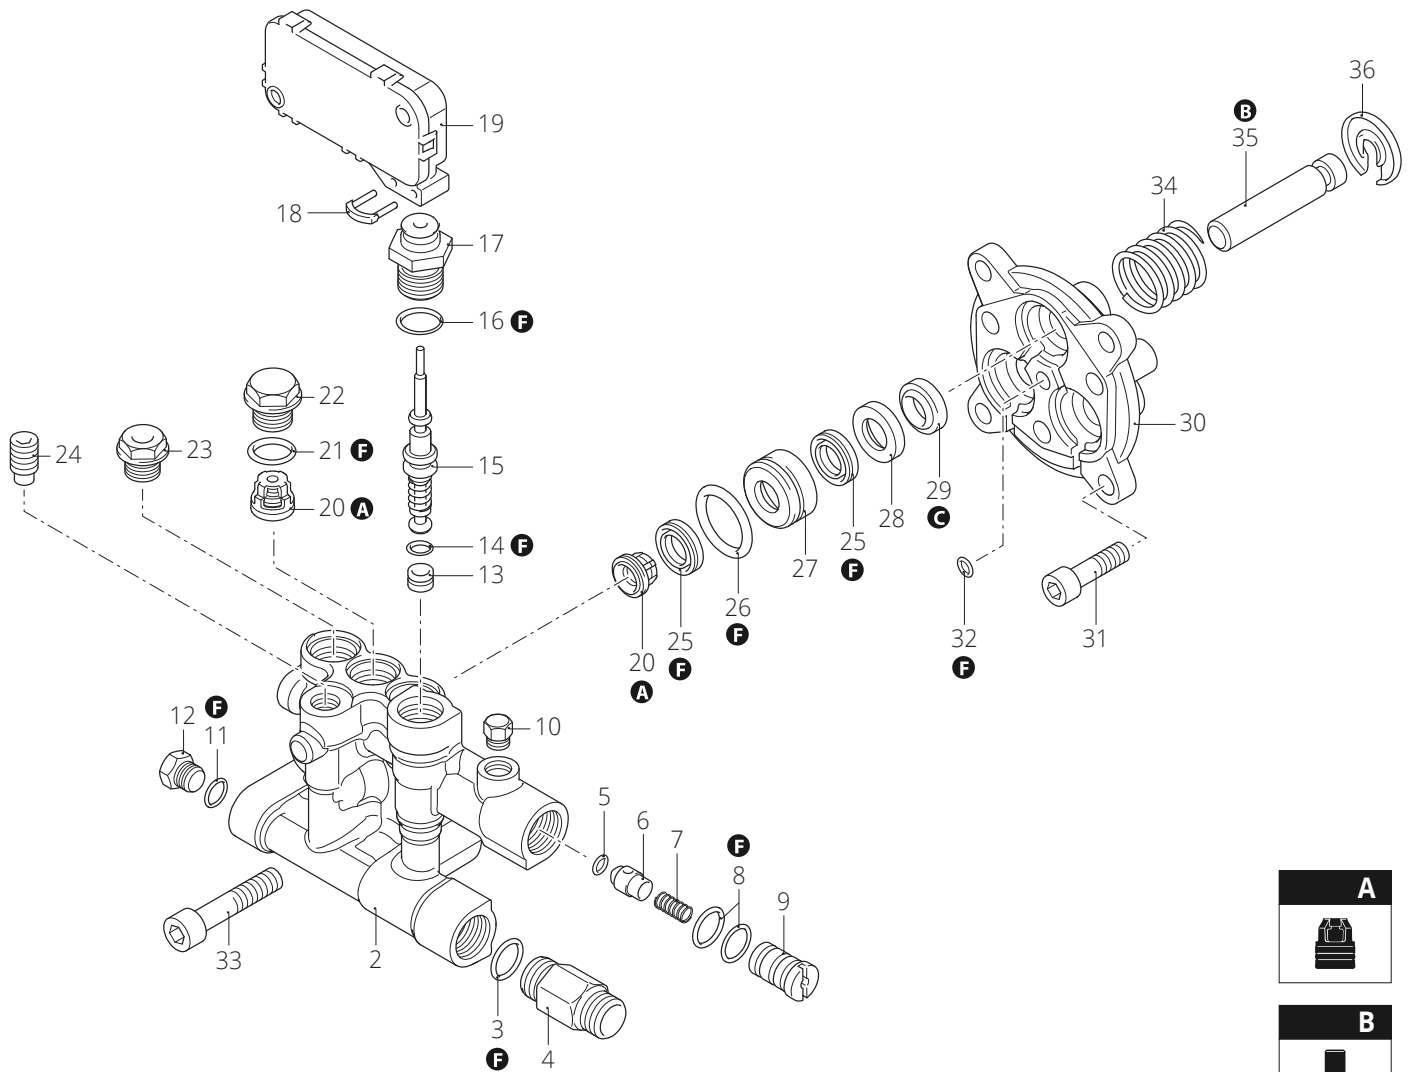

Pos.	Cod.	Q.ty	Description
1	VTPS3520091	1	hood
2	VTPS3520081	1	Blue hood
3	VTPS3520520	1	Feet
4	VTPS3520260	1	cable gland
5	VTPS3520230	2	Wheel
6	VTPS3520240	2	Washer
7	VTPS3520254	2	Protection
8	VTPS3520170	1	Reservoir
9	VTPS3520180	1	Cork
10	VTPS3520060	1	Handle
11	VTPS3520070	1	Knob
12	VTPS3520870	1	Cable

Pos.	Cod.	Q.ty	Description
1	VTPS2909137	1	Head assembly
2	VTPS2900430	1	Head
3	VTPS740290	1	O-ring
4	VTPS2900100	1	Fitting
5	VTPS1460430	1	O-ring
6	VTPS2901070	1	Shutter
7	VTPS1080091	1	Spring
8	VTPS800560	1	O-ring
9	VTPS2901060	1	Injector
10	VTPS620301	1	Plug
11	VTPS1460430	1	O-ring
12	VTPS880581	1	Plug
13	VTPS2840150	1	Seat
14	VTPS600180	1	O-ring
15	VTPS2909005	1	Spring assembly
16	VTPS740290	1	O-ring
17	VTPS2900130	1	Fitting
18	VTPS2022201	1	Fork
19	VTPS2029753	1	TSS box assembly
20	VTPS2849051	6	Complete valve
21	VTPS740290	3	O-ring
22	VTPS2840130	2	Plug
23	VTPS2900350	1	Plug
24	VTPS2840470	1	Screw
25	VTPS2200141	6	Water seal
26	VTPS770590	3	O-ring
27	VTPS2840550	3	Bushing
28	VTPS2840540	3	Bushing
29	VTPS1683500	3	Oil seal
30	VTPS2900020	1	Piston guide
31	VTPS2900500	4	Screw
32	VTPS480560	1	O-ring
33	VTPS800220	3	Screw
34	VTPS2901170	3	Spring
35	VTPS2840530	3	Piston
36	VTPS2840050	3	Lock