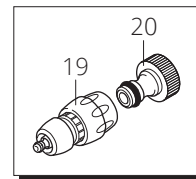

Pos.	Cod.	Q.ty	Description
A	VTPS2233	1	Valve kit
B	VTPS2313	1	Piston kit
C	VTPS42124	1	Oil seal kit
D	VTPS42438	1	Gasket kit

Pos.	Cod.	Q.ty	Description
1	VTPS24230	1	Electric pump pre-assembly
2	VTPS44518	1	Motor
3	VTPS3520050	1	Pressure switch
4	VTPS2900170	1	Bearing
5	VTPS2900520	1	Plate
6	VTPS1780490	1	Bearing
7	VTPS3040270	1	O-ring
8	VTPS2900010	4	Body Pump
9	VTPS2320090	4	Lives
10	VTPS1462400	1	small column
11	VTPS1460530	1	Oil seal
12	VTPS1460590	1	Bearing
13	VTPS1460040	1	Shield
14	VTPS1461200	1	Oil seal
15	VTPS394280	1	O-ring
16	VTPS1460370	1	Fan
17	VTPS1460340	1	Conveyor
18	VTPS1680960	2	Washer
19	VTPS1460460	2	Lives
20	VTPS660170	1	O-ring
21	VTPS2320131	1	Box
22	VTPS1262400	1	Washer
23	VTPS3523500	1	Connector
24	VTPS1260490	1	Washer
25	VTPS2020570	3	Lives
26	VTPS2320271	1	Lid
27	VTPS1462900	3	cable gland
28	VTPS1982590	1	Capacitor
29	VTPS2320640	1	O-ring

Electrical circuit

Pos.	Cod.	Q.ty	Description
1	VTPS3520270	1	Knob
2	VTPS3520280	1	Thickness
3	VTPS3520300	1	Element
4	VTPS3520290	1	O-ring
5	VTPS3520340	1	O-ring
6	VTPS3520350	1	Fuse holder
7	VTPS3520850	1	Switch
8	VTPS3520840	1	Form