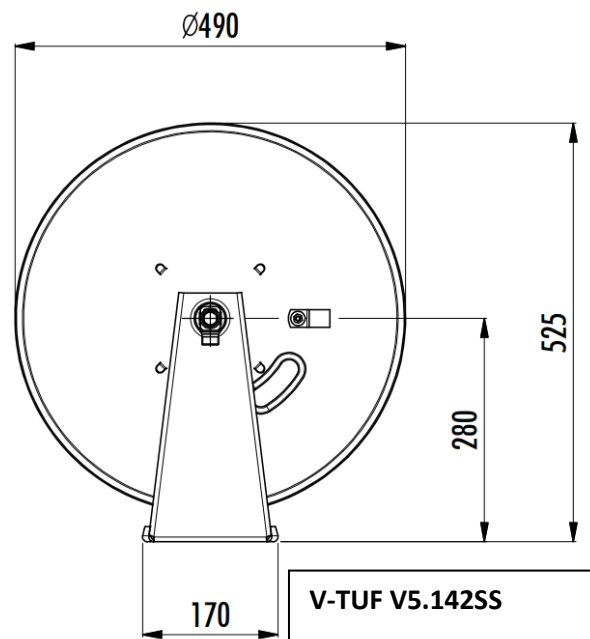

V5.152SS MANUAL WIND HOSE REEL DIMENSIONS

V-TUF V5.142SS

- Easy hose installation.
- Maximum Pressure: 280 BAR
- Temperature: 120 °C
- Weight (without hose): 14 kg
- Recommended hose lengths:
- 80 m 3/8 2w HOSE or 100m 5/16 2w HOSE - (See table below)

Dimensioni Dimensions					Metri di tubo riavvolgibili calcolati su diversi diametri esterni in pollici e millimetri Metres of hose, with can be rewinded, calculated on different external diameters in inches and millimeters									
A	D	E	F	F1	Ø 5/16		Ø 3/8				Ø 1/2			
					15	16	17	18	19	20	21	22	23	
518	180	326	245	223	106	100	93	80	73	62	56	45	40	