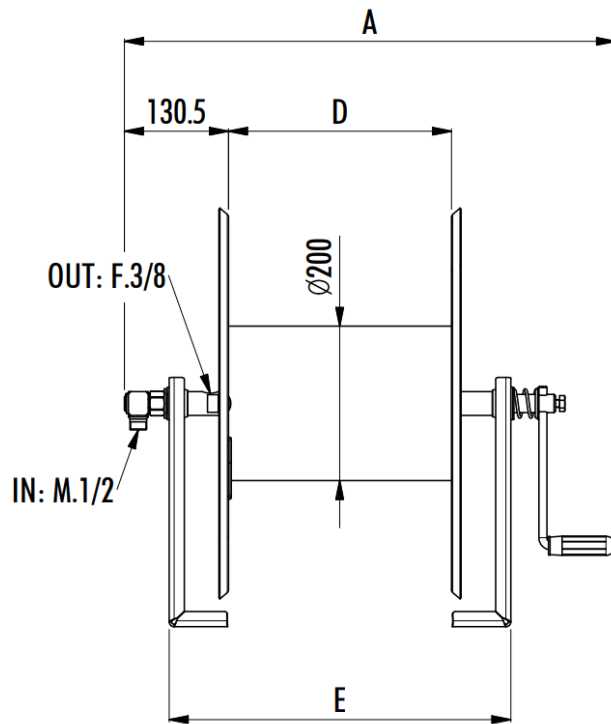

V5.152SS MANUAL WIND HOSE REEL DIMENSIONS

V-TUF V5.142SS

- Easy hose installation.
- Maximum Pressure: 280 BAR
- Temperature: 120 °C
- Weight (without hose): 14 kg
- Recommended hose lengths:
- 80 m 3/8 2w HOSE or 100m 5/16 2w HOSE - (See table below)

Dimensioni Dimensions					Metri di tubo riavvolgibili calcolati su diversi diametri esterni in pollici e millimetri Metres of hose, with can be rewinded, calculated on different external diameters in inches and millimeters									
A	D	E	F	F1	Ø 5/16		Ø 3/8				Ø 1/2			
					15	16	17	18	19	20	21	22	23	
518	180	326	245	223	106	100	93	80	73	62	56	45	40	