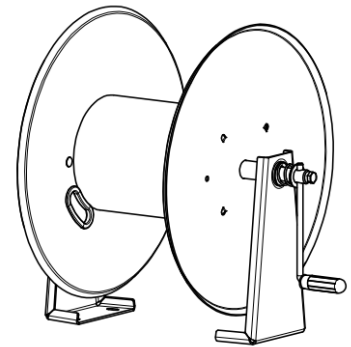

V5.152SS MANUAL WIND HOSE REEL DIMENSIONS

V-TUF V5.142SS

- Easy hose installation.
- Maximum Pressure: 280 BAR
- Temperature: 120 °C
- Weight (without hose): 14 kg
- Recommended hose lengths:
- 80 m 3/8 2w HOSE or 100m 5/16 2w HOSE - (See table below)

Dimensioni Dimensions					Metri di tubo riavvolgibili calcolati su diversi diametri esterni in pollici e millimetri Metres of hose, with can be rewinded, calculated on different external diameters in inches and millimeters									
A	D	E	F	F1	Ø 5/16		Ø 3/8				Ø 1/2			
					15	16	17	18	19	20	21	22	23	
518	180	326	245	223	106	100	93	80	73	62	56	45	40	