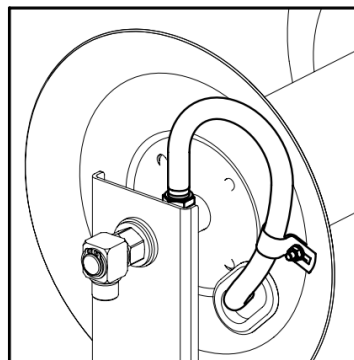

V5.152SS MANUAL WIND HOSE REEL DIMENSIONS

V-TUF V5.142SS

- Easy hose installation.
- Maximum Pressure: 280 BAR
- Temperature: 120 °C
- Weight (without hose): 14 kg
- Recommended hose lengths:
- 80 m 3/8 2w HOSE or 100m 5/16 2w HOSE - (See table below)

Dimensioni Dimensions					Metri di tubo riavvolgibili calcolati su diversi diametri esterni in pollici e millimetri Metres of hose, with can be rewinded, calculated on different external diameters in inches and millimeters									
A	D	E	F	F1	Ø 5/16		Ø 3/8				Ø 1/2			
					15	16	17	18	19	20	21	22	23	
518	180	326	245	223	106	100	93	80	73	62	56	45	40	