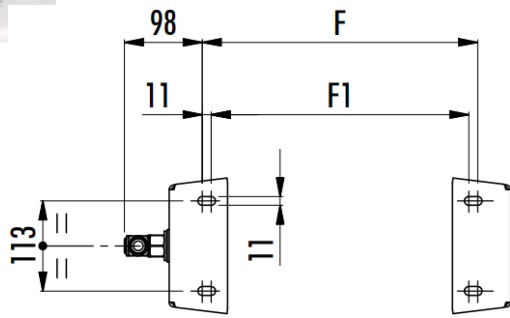

V5.152SS MANUAL WIND HOSE REEL DIMENSIONS

V-TUF V5.142SS

- Easy hose installation.
- Maximum Pressure: 280 BAR
- Temperature: 120 °C
- Weight (without hose): 14 kg
- Recommended hose lengths:
- 80 m 3/8 2w HOSE or 100m 5/16 2w HOSE - (See table below)

Dimensioni Dimensions					Metri di tubo riavvolgibili calcolati su diversi diametri esterni in pollici e millimetri Metres of hose, with can be rewinded, calculated on different external diameters in inches and millimeters									
A	D	E	F	F1	Ø 5/16		Ø 3/8				Ø 1/2			
					15	16	17	18	19	20	21	22	23	
518	180	326	245	223	106	100	93	80	73	62	56	45	40	