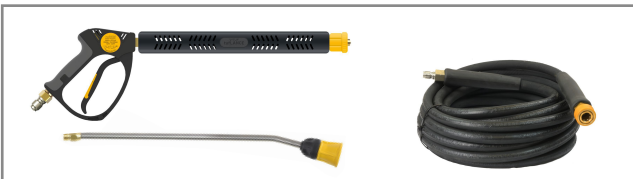

Item No.	Description
TUFJET1-240V	V-TUF tufJET1 240V 130 BAR PROFESSIONAL ELECTRIC PRESSURE WASHER - 8L/MIN

V-TUF.CO.UK
T +44(0)1522 787978
E ENQUIRIES@V-TUF.COM

V-TUF
GET EQUIPPED