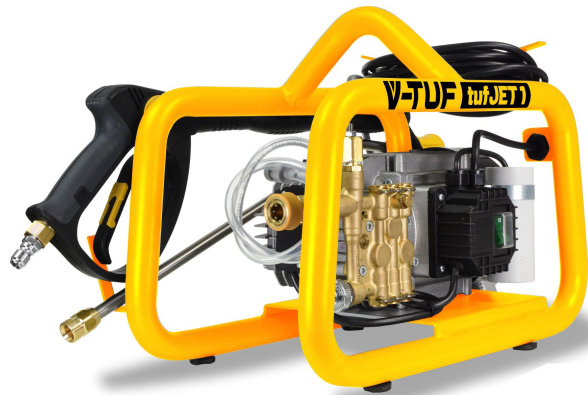

## TUFJET1-240V V-TUF tufJET1 240V 130 BAR PROFESSIONAL ELECTRIC PRESSURE WASHER - 8L/MIN

CHEMICAL APPLICATION

SOFT GRIP EASY PULL ACTION

TOTAL STOP PROTECTION

2-4 HOURS/DAY

QUICK RELEASE GUN - LANCE - HOSE

TWIST ADJUSTMENT HIGH PRESSURE

130 BAR  
MAX PRESSURE

TOTAL STOP SYSTEM  
SAVE ENERGY

LOW AMP USAGE

### FEATURES

- 130 BAR HIGH PRESSURE CLEANING.
- STURDY ROLL-CAGE CARRY FRAME
- COMPACT SIZE
- EFFORTLESS CLEANING ON VARIED SURFACES.
- RELIABLE START - EVERY TIME!
- SERVICEABLE – COMMON WEARING PARTS ON STOCK
- STANDARD M22 ACCESSORIES, CAN FIT A WIDE RANGE OF ATTACHMENTS

### WHY BUY?

POWERFULL 130BAR MAX CLEANING PERFORMANCE  
 SELF-PRIMING PUMP ALLOWS FOR SUCTION FROM SEPARATE IBC OR BARREL  
 THE ROBUST ROLL CAGE DESIGN FOR EXCELLENT PROTECTION & PORTABILITY  
 LOW AMP USAGE – RELIABLE STARTUP