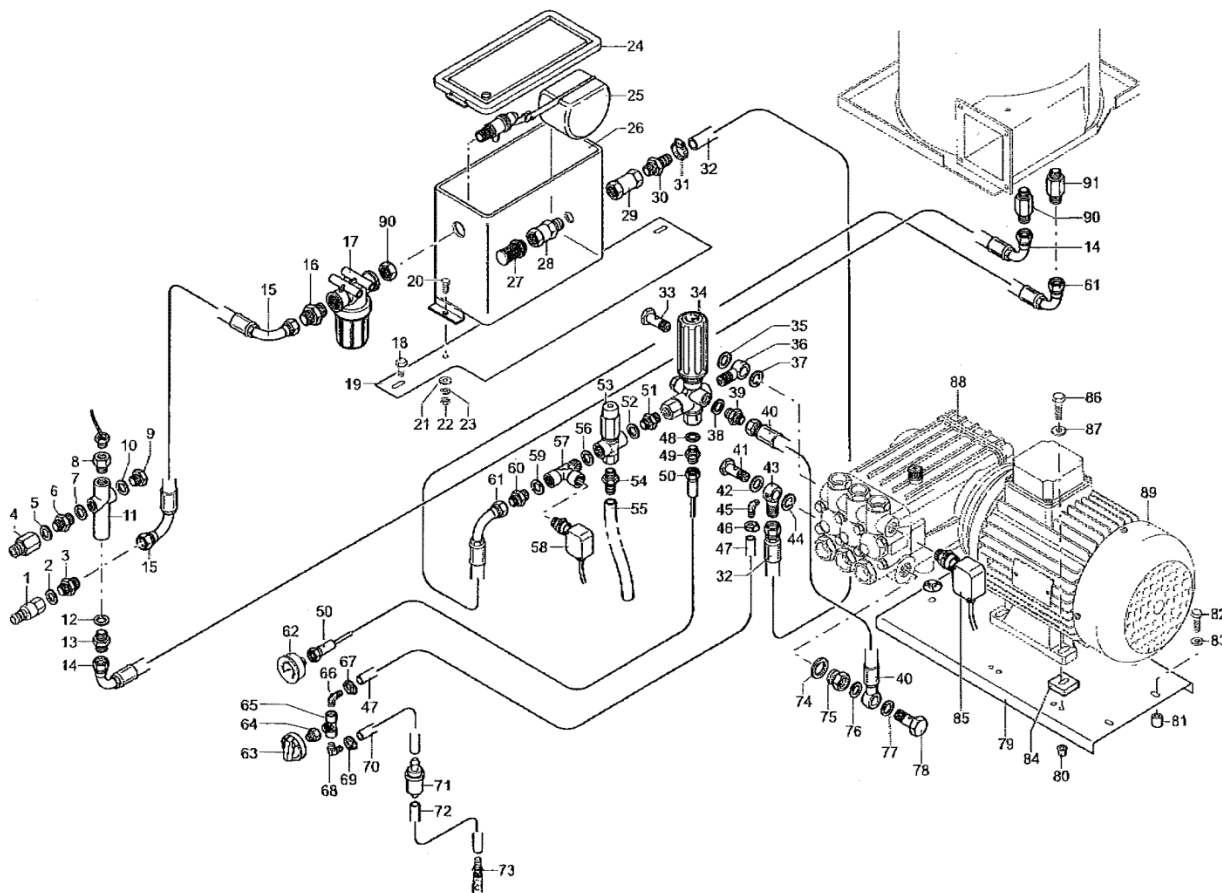

XHD865/995/1195 Common Spare Parts:

Order codes are in **bold**

Boiler Parts:

- 9. **D5.061** HT transformer
- 14. **XHD007** Burner coil
- 27A. **T5.1.3560W** Fuel jet
- 34. **D6.020** Electrode (each)
- 47. **D1.031** Fuel pump Delta 24 volt (Note: See wiring sheet for correct rotation)
- 59. **D3.020** Burner motor
- 62. **XHD009** BURNER MOTOR FLANGE 173mm hole space
- 74 – 76 **P13.4011** Aluminum Fuel filter
- 80. **I10.002** Fuel level switch

Electric Components:

- 2. **I14.003** PC control board
- 8. **I13.2441** Step down transformer 240/415 to 24volt
- 12. **I5.010** Fuses
- 19. **I11.247** Contactor (remember to connect A2 on the contactor to 95 on the overload)
- 20. **I11.500** Overload (remember to connect A2 on the contactor to 95 on the overload)
- 23. **I2.023** On-off switch without knob
- 24. **I2.023A** Axil for on-off switch
- 25. **I2.023S** Seal for on-off switch
- 27. **I19.51101** Thermostat
- 29. **I19.51101** Axil for thermostat
- 33. **XHD003** Control knob

XHD865/995/1195 Common Spare Parts:

Order codes are in **bold**

Pump parts:

33. **M005A38M** BANJO 3/8 FITTING c/w 3/8M THREAD

35 & 37. **W6** 3/8 sealing washer

34. **C0.081N** Unloader valve

60. **XHD010** Pipe to pressure guage – XHD865-995

85. **C0.140** 40bar Pressure Switch 16amp ¼ thread (Some models had 3/8m threads so advics to take **MFB06/04** bush with the pressure switch)

85A. **MFB06/04** bush 3/8M x 1/4F

88. **XHDM200** Pump for XHD865