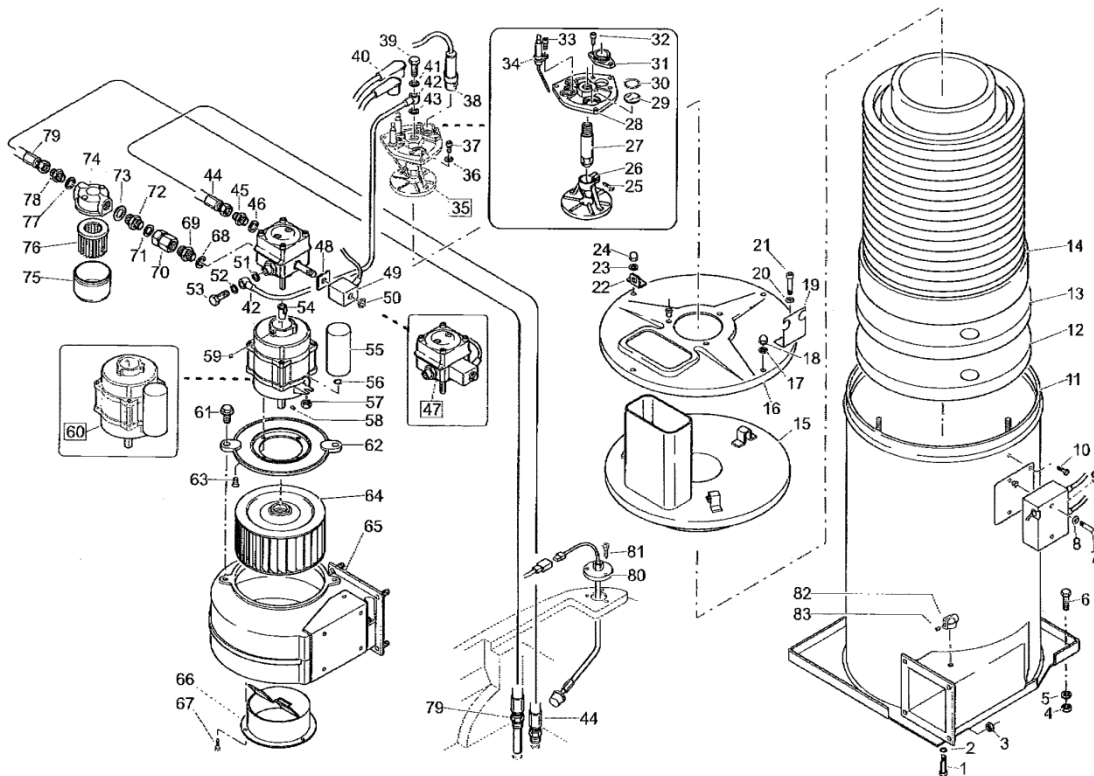

XHD865/995/1195 Common Spare Parts:

Order codes are in **bold**

Main body parts:

- 1. **XHD005** Main cover without Chimney surround
- 1A. **SVTUFXHD865** V-TUF XHD865 HOT STICKER SET
- 1A. **SVTUFXHD995** V-TUF XHD995 HOT STICKER SET
- 1A. **SVTUFXHD1195H** V-TUF XHD1195 HOT STICKER SET
- 29. **XHD001** Fuel tank

XHD865/995/1195 Common Spare Parts:

Order codes are in **bold**

Boiler Parts:

- 9. **D5.061** HT transformer
- 14. **XHD007** Burner coil
- 27A. **T5.1.3560W** Fuel jet
- 34. **D6.020** Electrode (each)
- 47. **D1.031** Fuel pump Delta 24 volt (Note: See wiring sheet for correct rotation)
- 59. **D3.020** Burner motor
- 62. **XHD009** BURNER MOTOR FLANGE 173mm hole space
- 74 – 76 **P13.4011** Aluminum Fuel filter
- 80. **I10.002** Fuel level switch

XHD865/995/1195 Common Spare Parts:

Order codes are in **bold**

Pump parts:

33. **M005A38M** BANJO 3/8 FITTING c/w 3/8M THREAD

35 & 37. **W6** 3/8 sealing washer

34. **C0.081N** Unloader valve

60. **XHD010** Pipe to pressure guage – XHD865-995

85. **C0.140** 40bar Pressure Switch 16amp ¼ thread (Some models had 3/8m threads so advics to take **MFB06/04** bush with the pressure switch)

85A. **MFB06/04** bush 3/8M x 1/4F

88. **XHDM200** Pump for XHD865