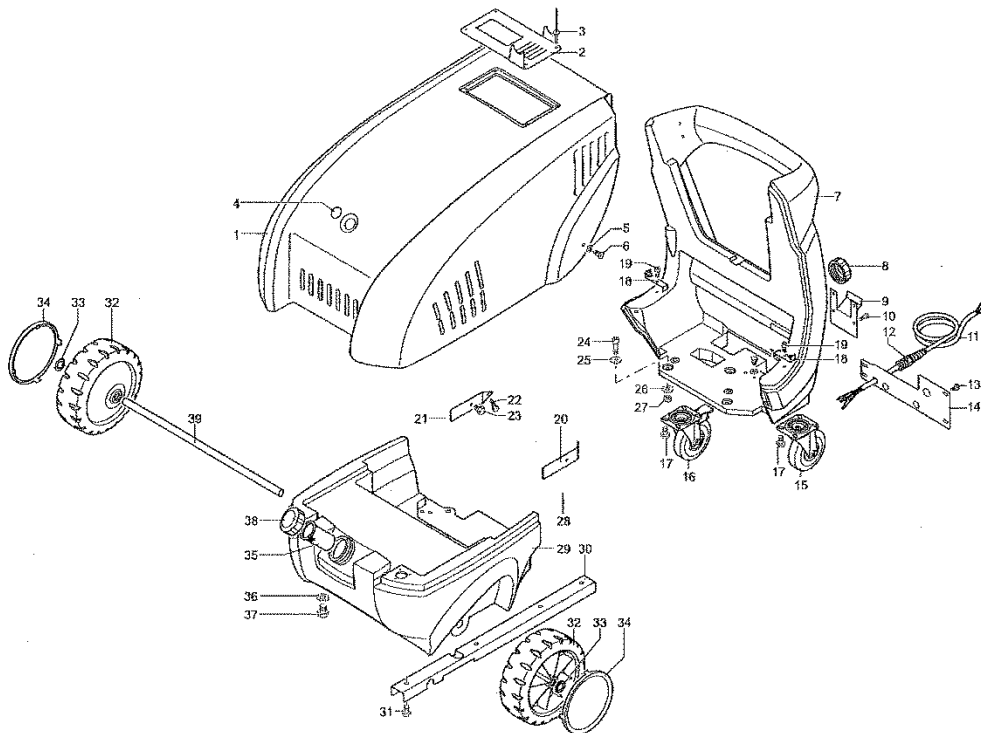

XHD865/995/1195 Common Spare Parts:

Order codes are in **bold**

Main body parts:

- 1. **XHD005** Main cover without Chimney surround
- 1A. **SVTUFXHD865** V-TUF XHD865 HOT STICKER SET
- 1A. **SVTUFXHD995** V-TUF XHD995 HOT STICKER SET
- 1A. **SVTUFXHD1195H** V-TUF XHD1195 HOT STICKER SET
- 29. **XHD001** Fuel tank

XHD865/995/1195 Common Spare Parts:

Order codes are in **bold**

Boiler Parts:

- 9. **D5.061** HT transformer
- 14. **XHD007** Burner coil
- 27A. **T5.1.3560W** Fuel jet
- 34. **D6.020** Electrode (each)
- 47. **D1.031** Fuel pump Delta 24 volt (Note: See wiring sheet for correct rotation)
- 59. **D3.020** Burner motor
- 62. **XHD009** BURNER MOTOR FLANGE 173mm hole space
- 74 – 76 **P13.4011** Aluminum Fuel filter
- 80. **I10.002** Fuel level switch

XHD865/995/1195 Common Spare Parts:

Order codes are in **bold**

Pump parts:

33. **M005A38M** BANJO 3/8 FITTING c/w 3/8M THREAD

35 & 37. **W6** 3/8 sealing washer

34. **C0.081N** Unloader valve

60. **XHD010** Pipe to pressure guage – XHD865-995