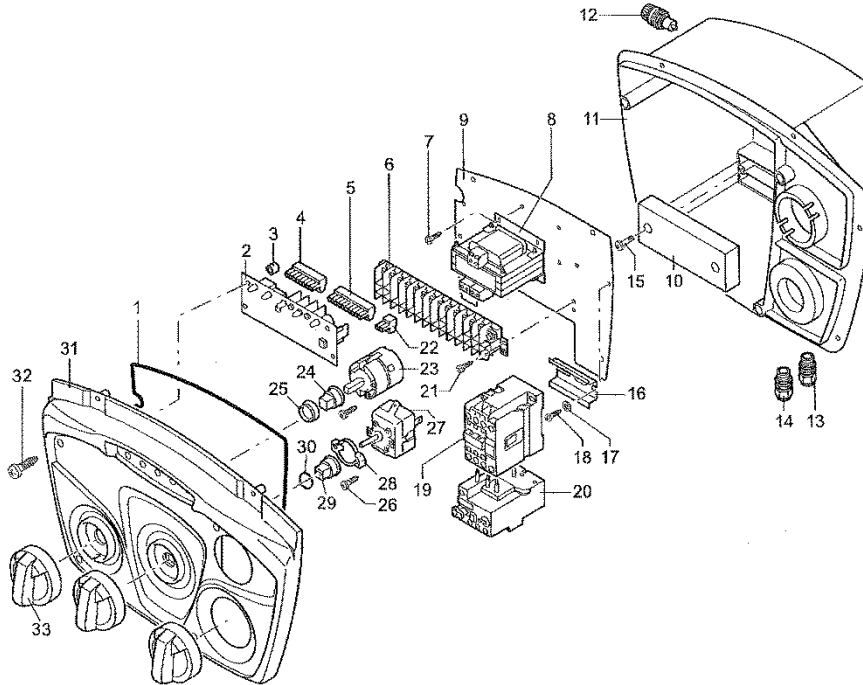

XHD865/995/1195 Common Spare Parts:

Order codes are in **bold**

Main body parts:

- 1. **XHD005** Main cover without Chimney surround
- 1A. **SVTUFXHD865** V-TUF XHD865 HOT STICKER SET
- 1A. **SVTUFXHD995** V-TUF XHD995 HOT STICKER SET
- 1A. **SVTUFXHD1195H** V-TUF XHD1195 HOT STICKER SET
- 29. **XHD001** Fuel tank

XHD865/995/1195 Common Spare Parts:

Order codes are in **bold**

Boiler Parts:

- 9. **D5.061** HT transformer
- 14. **XHD007** Burner coil
- 27A. **T5.1.3560W** Fuel jet
- 34. **D6.020** Electrode (each)
- 47. **D1.031** Fuel pump Delta 24 volt (Note: See wiring sheet for correct rotation)
- 59. **D3.020** Burner motor
- 62. **XHD009** BURNER MOTOR FLANGE 173mm hole space
- 74 – 76 **P13.4011** Aluminum Fuel filter
- 80. **I10.002** Fuel level switch

XHD865/995/1195 Common Spare Parts:

Order codes are in **bold**

Pump parts:

33. **M005A38M** BANJO 3/8 FITTING c/w 3/8M THREAD

35 & 37. **W6** 3/8 sealing washer

34. **C0.081N** Unloader valve

60. **XHD010** Pipe to pressure guage – XHD865-995

85. **C0.140** 40bar Pressure Switch 16amp ¼ thread (Some models had 3/8m threads so advics to take **MFB06/04** bush with the pressure switch)

85A. **MFB06/04** bush 3/8M x 1/4F

88. **XHDM200** Pump for XHD865